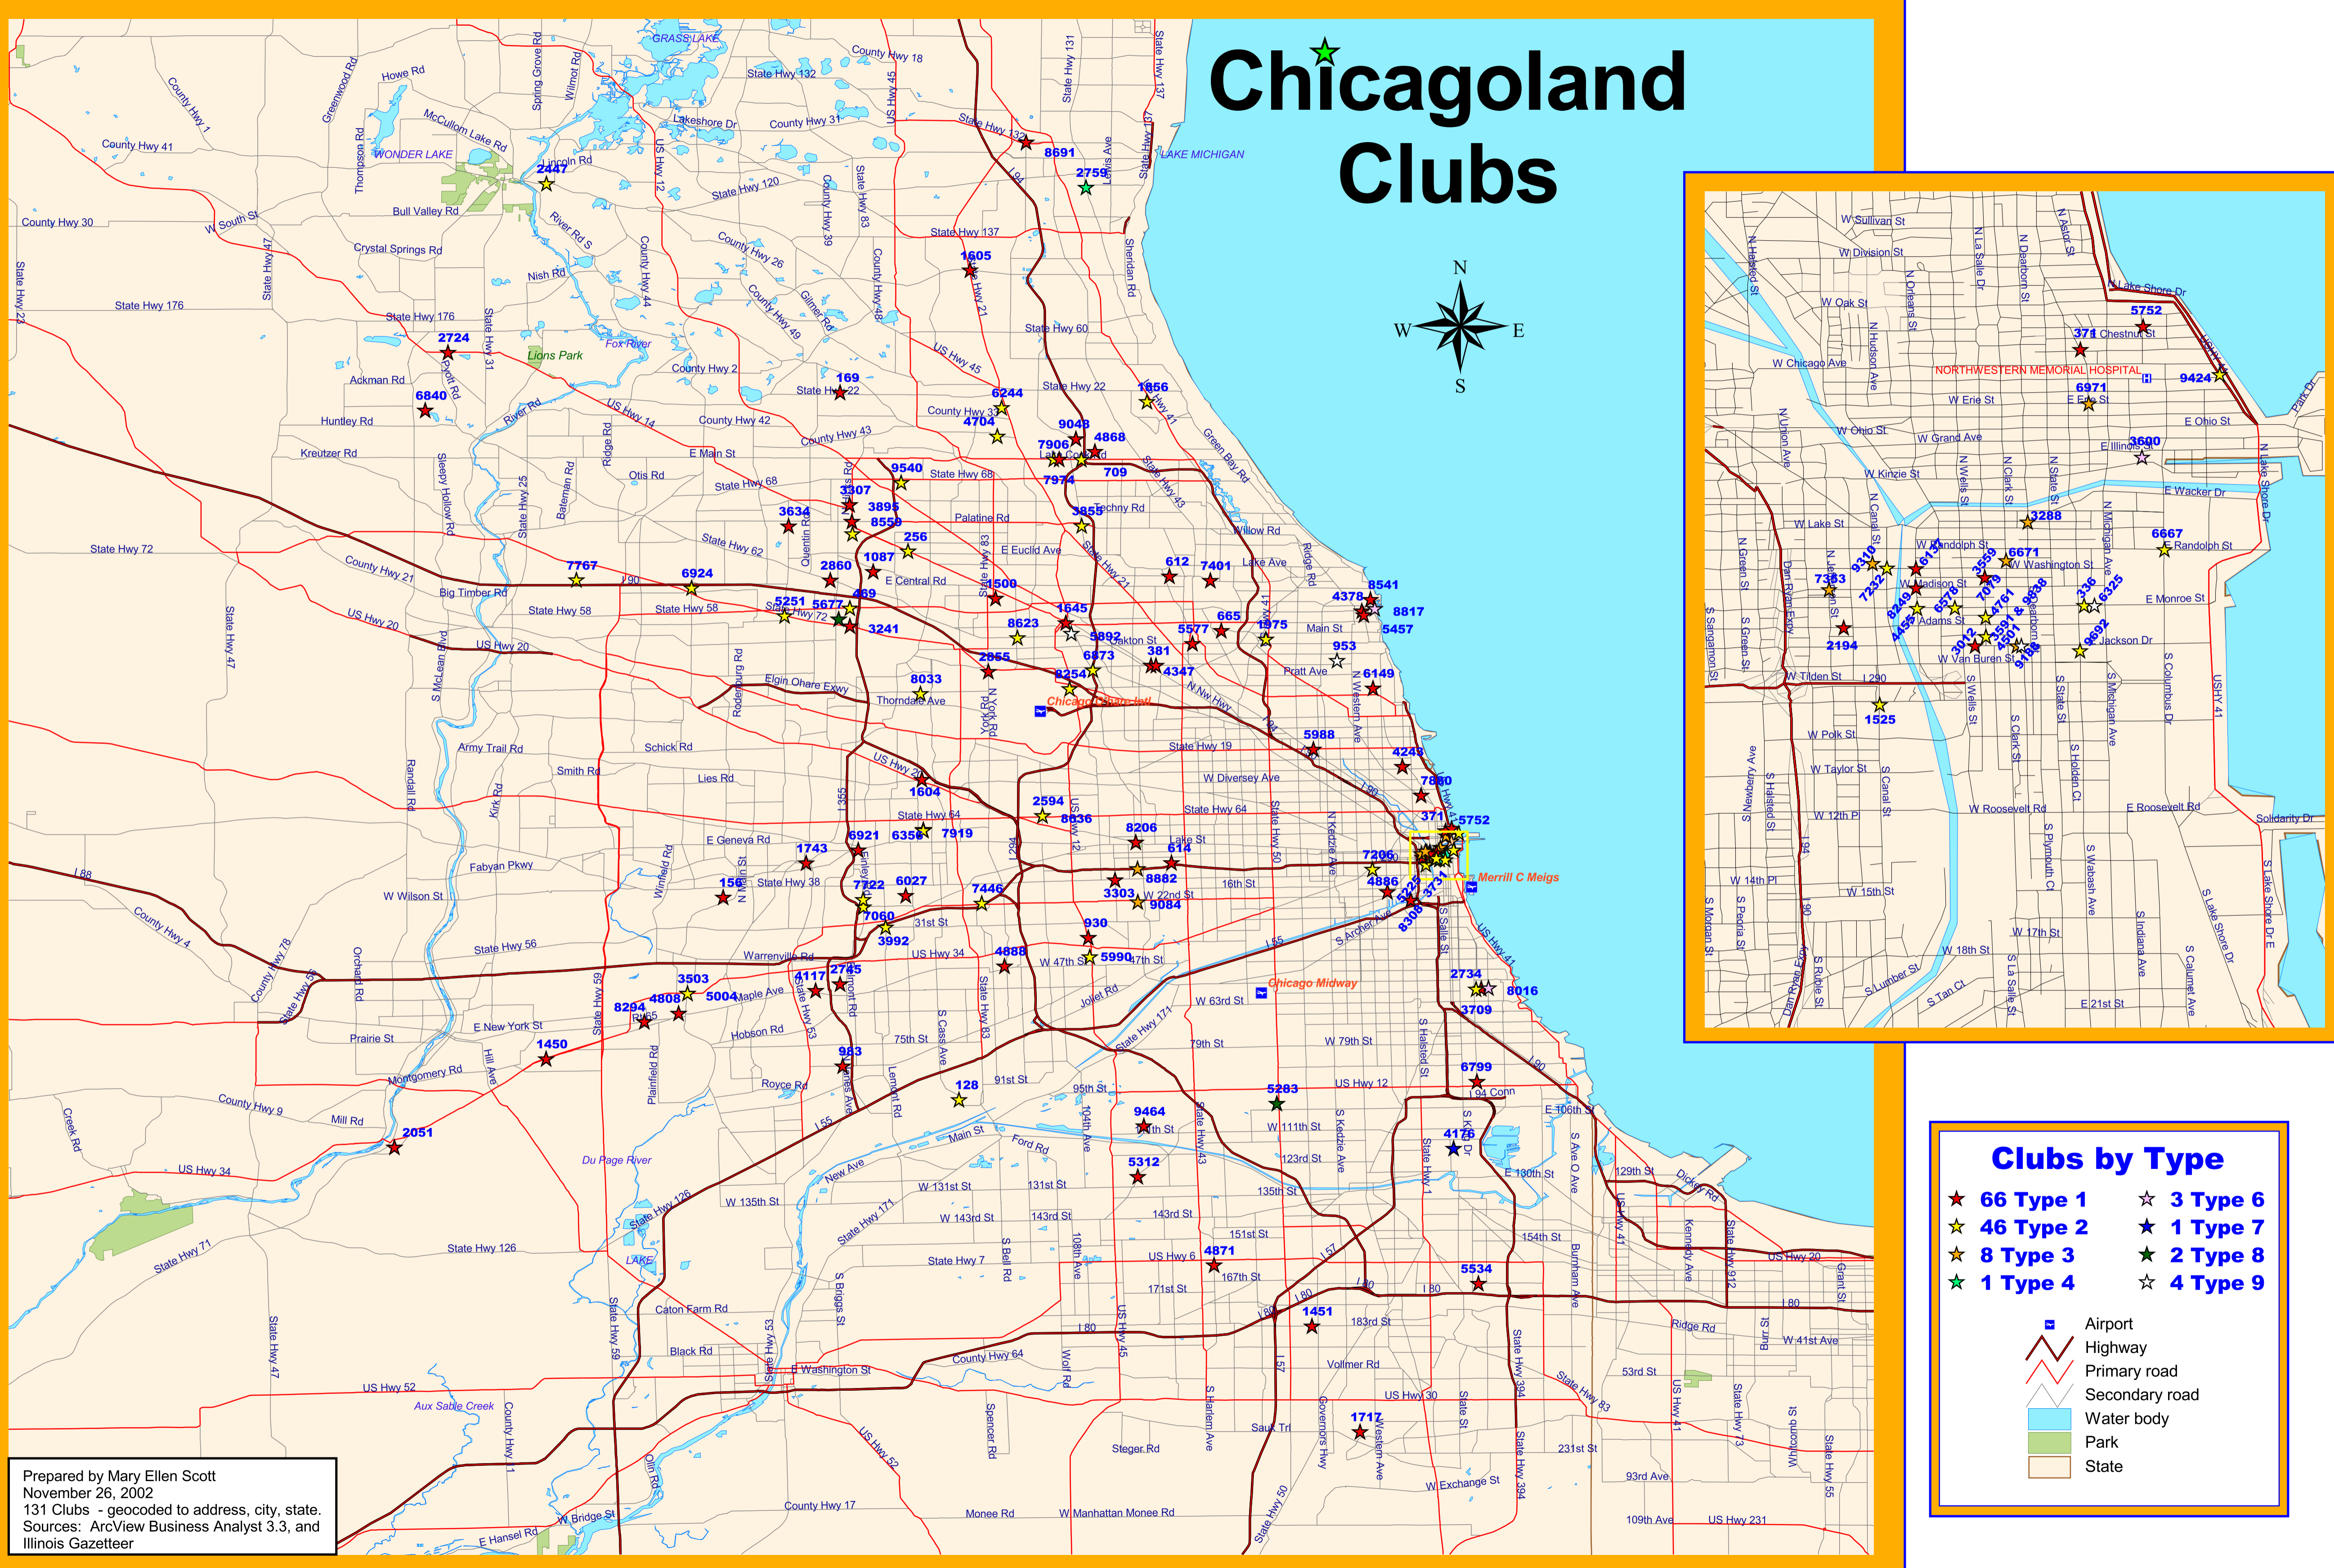

# Chicagoland Clubs

### Clubs by Type

★ 66 Type 1	☆ 3 Type 6
★ 46 Type 2	★ 1 Type 7
★ 8 Type 3	★ 2 Type 8
★ 1 Type 4	☆ 4 Type 9

	Airport
	Highway
	Primary road
	Secondary road
	Water body
	Park
	State

Prepared by Mary Ellen Scott  
 November 26, 2002  
 131 Clubs - geocoded to address, city, state.  
 Sources: ArcView Business Analyst 3.3, and  
 Illinois Gazetteer